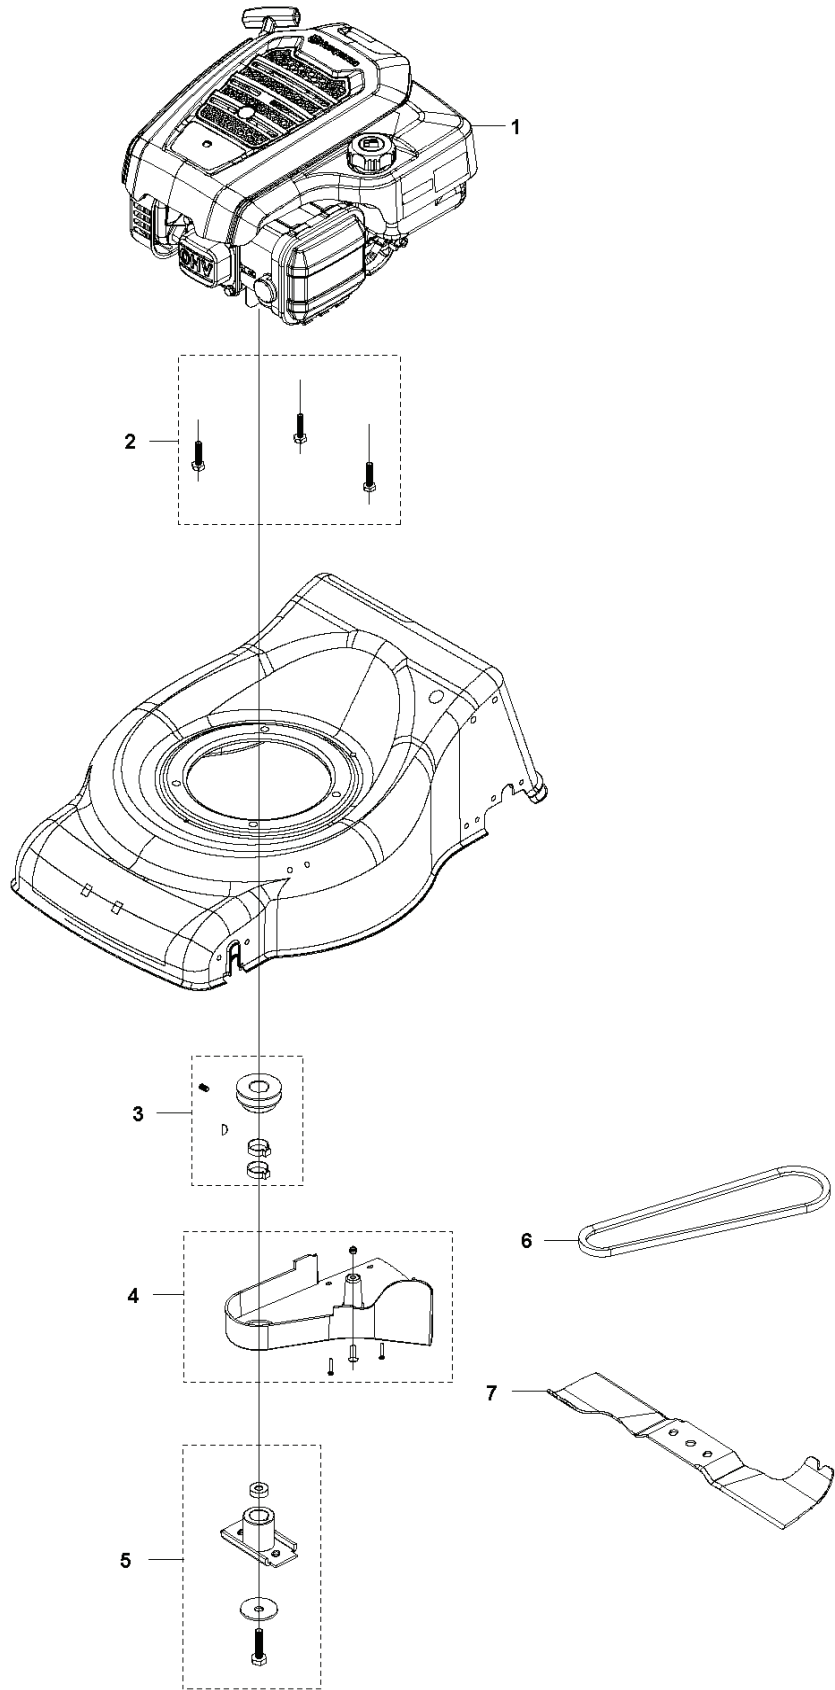

C LC 140SP
ENGINE

LAWN MOWERS: CONSUMER WALK-BEHINDS

PXM_REF	PXM_PARTNO	DESCRIPTION	PXM_REMARK	QTY.
1	TBD	TBD		1
2	599349407	INSTALLATION KIT	BOLTS AND NUTS	1
3	599349413	PULLEY	DRIVE PULLEY	1
4	599349376	COVER	BELT COVER	1
5	529737101	BLADE SUPPORT	BLADE ADAPTER	1
6	599349389	BELT	BELT	1
7	599349374	BLADE		1