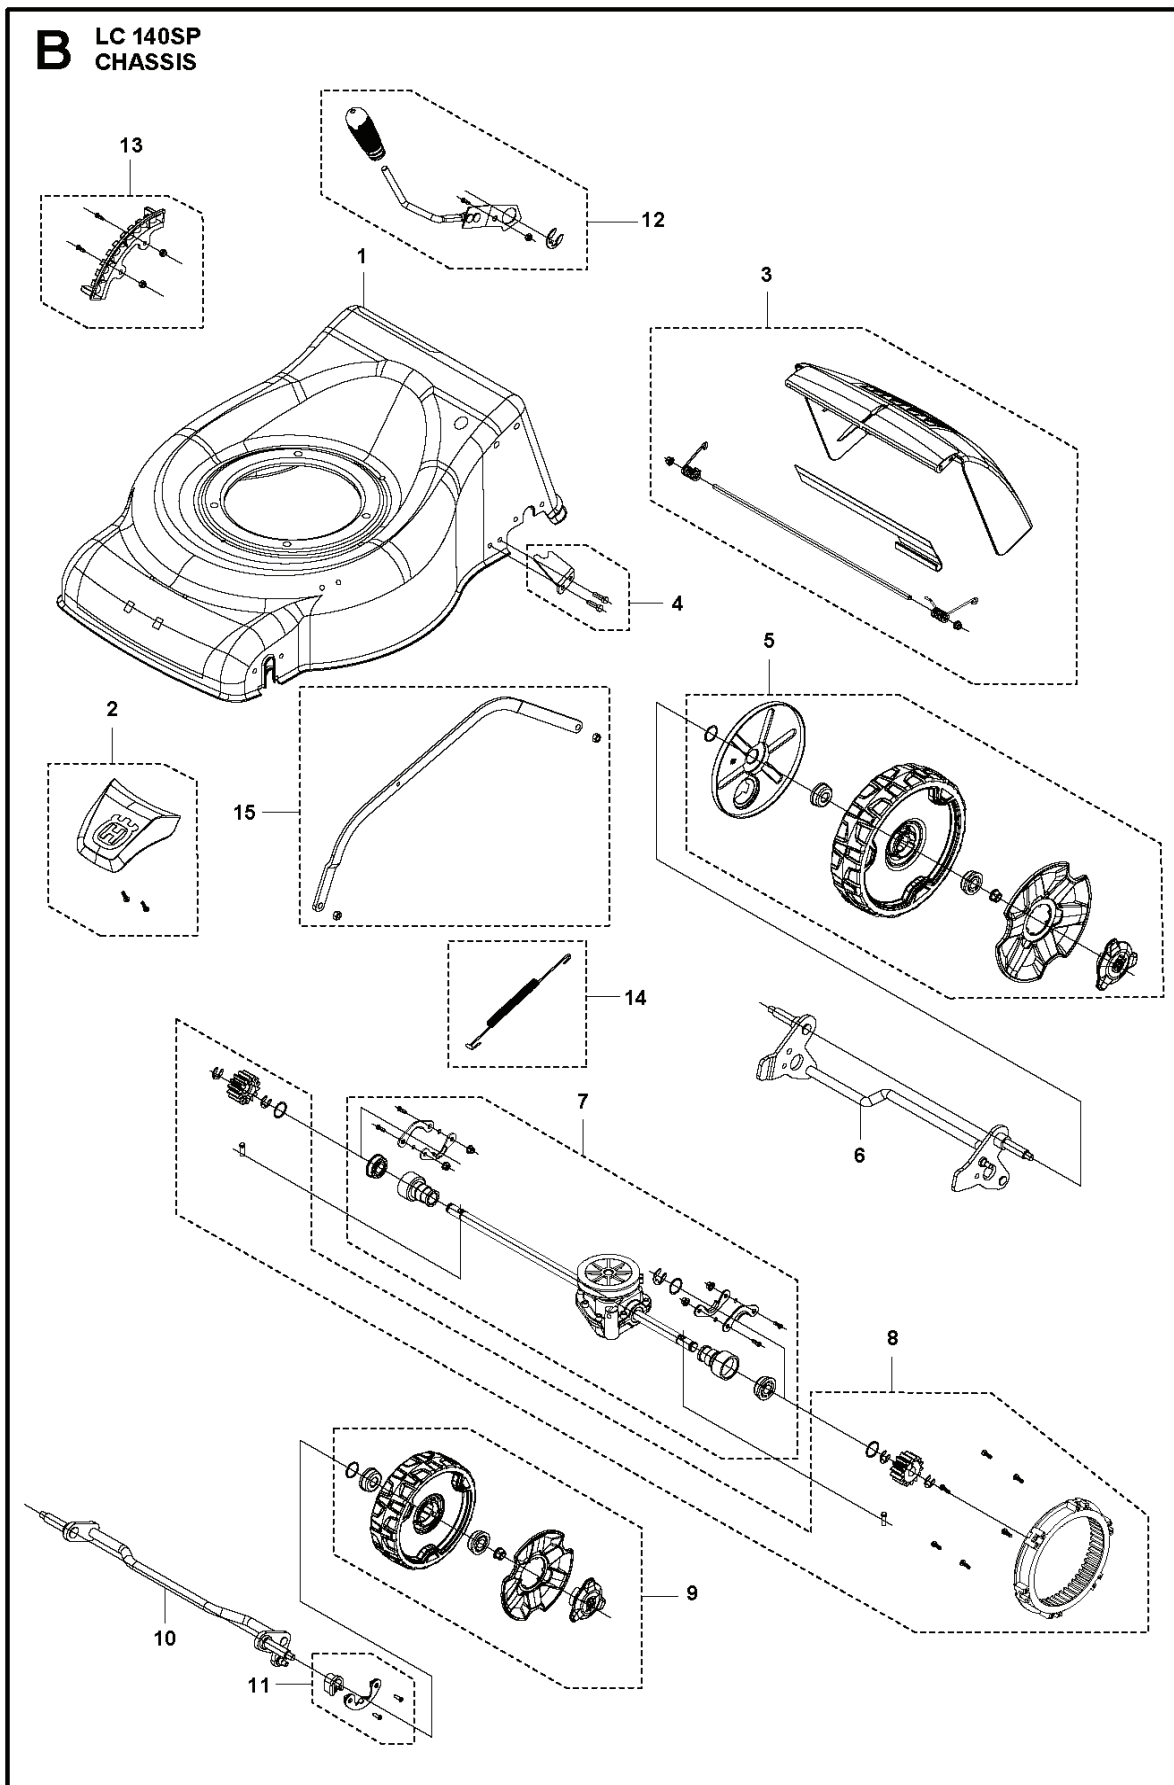

SPARE PARTS CATALOGUE

LAWN MOWERS: CONSUMER WALK-BEHINDS: HUSQVARNA LC 140SP

Spare Parts List

SPARE PARTS LIST

LAWN MOWERS: CONSUMER WALK-
BEHINDS

HUSQVARNA LC 140SP

B LC 140SP
CHASSIS

LAWN MOWERS: CONSUMER WALK-BEHINDS

PXM_REF	PXM_PARTNO	DESCRIPTION	PXM_REMARK	QTY.
1	599349369	CHASSIS	CHASSIS	1
2	599349371	COVER KIT	FRONT COVER	1
3	599349373	FLAP	REAR DOOR	1
4	599349409	PLATE KIT	(blank)	1
5	599349423	WHEEL	REAR WHEEL	1
6	599349386	AXLE	WHEEL AXLE	1
7	599349420	TRANSMISSION KIT	REAR TRANSMISSION	1
8	599349396	GEAR WHEEL	WHEEL DRIVE	2
9	599349367	WHEEL	FRONT WHEEL	1
10	599349387	AXLE	WHEEL AXLE	2
11	599349382	AXLE	FRONT AXLE FIXING	1
12	599349399	HANDLE KIT	HEIGHT ADJUSTMENT HANDLE	1
13	599349363	PLATE KIT	HEIGHT ADJUSTMENT PLATE	1
14	599349366	SPRING	HEIGHT ADJUSTMENT SPRING	1
15	599349364	ROD	HEIGHT ADJUSTMENT ROD	1

B LC 140SP
HANDLE

LAWN MOWERS: CONSUMER WALK-BEHINDS

PXM_REF	PXM_PARTNO	DESCRIPTION	PXM_REMARK	QTY.
1	599349362	BAIL ARM ASSY	BAIL ARM	1
2	599349415	ROD	DRIVE ROD	1
3	599349403	HANDLE KIT	HANDLE AND SHEATH	1
4	599349397	HANDLE	LOWER HANDLE	1
5	599349361	BAIL ARM ASSY	BAIL ARM	1
6	529853401	HANDLE KIT	HANDLE	1
7	599349360	KNOB ASSY	KNOB	1
8	599349391	CABLE	FLAMEOUT CABLE	1
9	599349393	CABLE ASSY	DRIVE CABLE ASSY	1
10	599349379	CLIP	CABLE CLIP	1
11	529596001	KNOB ASSY	KNOB	1
12	599349380	SUPPORT KIT	HANDLE BRACKET	1
13	599349418	SLEEVE	ANTI FRICTION SLEEVE	1