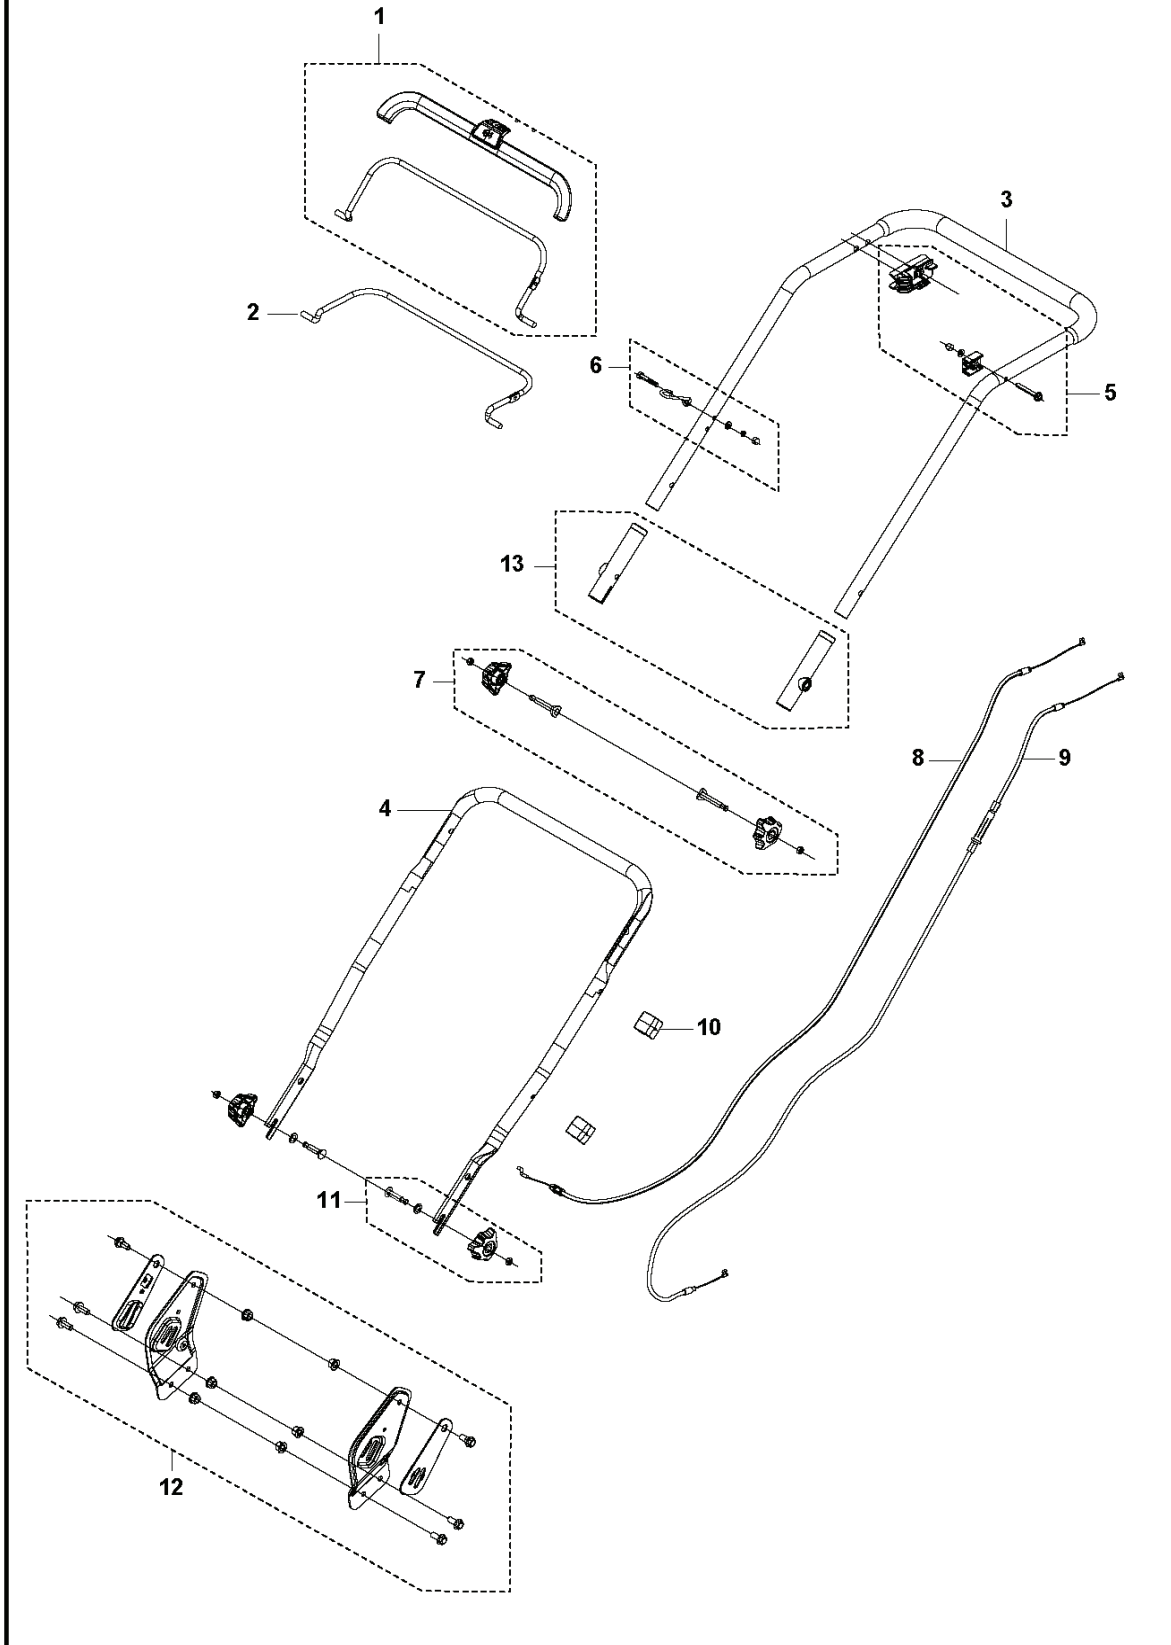

PXM_REF	PXM_PARTNO	DESCRIPTION	PXM_REMARK	QTY.
1	599349369	CHASSIS	CHASSIS	1
2	599349371	COVER KIT	FRONT COVER	1
3	599349373	FLAP	REAR DOOR	1
4	599349409	PLATE KIT	(blank)	1
5	599349423	WHEEL	REAR WHEEL	1
6	599349386	AXLE	WHEEL AXLE	1
7	599349420	TRANSMISSION KIT	REAR TRANSMISSION	1
8	599349396	GEAR WHEEL	WHEEL DRIVE	2
9	599349367	WHEEL	FRONT WHEEL	1
10	599349387	AXLE	WHEEL AXLE	2
11	599349382	AXLE	FRONT AXLE FIXING	1
12	599349399	HANDLE KIT	HEIGHT ADJUSTMENT HANDLE	1
13	599349363	PLATE KIT	HEIGHT ADJUSTMENT PLATE	1
14	599349366	SPRING	HEIGHT ADJUSTMENT SPRING	1
15	599349364	ROD	HEIGHT ADJUSTMENT ROD	1

B LC 140SP
HANDLE

LAWN MOWERS: CONSUMER WALK-BEHINDS

PXM_REF	PXM_PARTNO	DESCRIPTION	PXM_REMARK	QTY.
1	599349362	BAIL ARM ASSY	BAIL ARM	1
2	599349415	ROD	DRIVE ROD	1
3	599349403	HANDLE KIT	HANDLE AND SHEATH	1
4	599349397	HANDLE	LOWER HANDLE	1
5	599349361	BAIL ARM ASSY	BAIL ARM	1
6	529853401	HANDLE KIT	HANDLE	1
7	599349360	KNOB ASSY	KNOB	1
8	599349391	CABLE	FLAMEOUT CABLE	1
9	599349393	CABLE ASSY	DRIVE CABLE ASSY	1
10	599349379	CLIP	CABLE CLIP	1
11	529596001	KNOB ASSY	KNOB	1
12	599349380	SUPPORT KIT	HANDLE BRACKET	1
13	599349418	SLEEVE	ANTI FRICTION SLEEVE	1