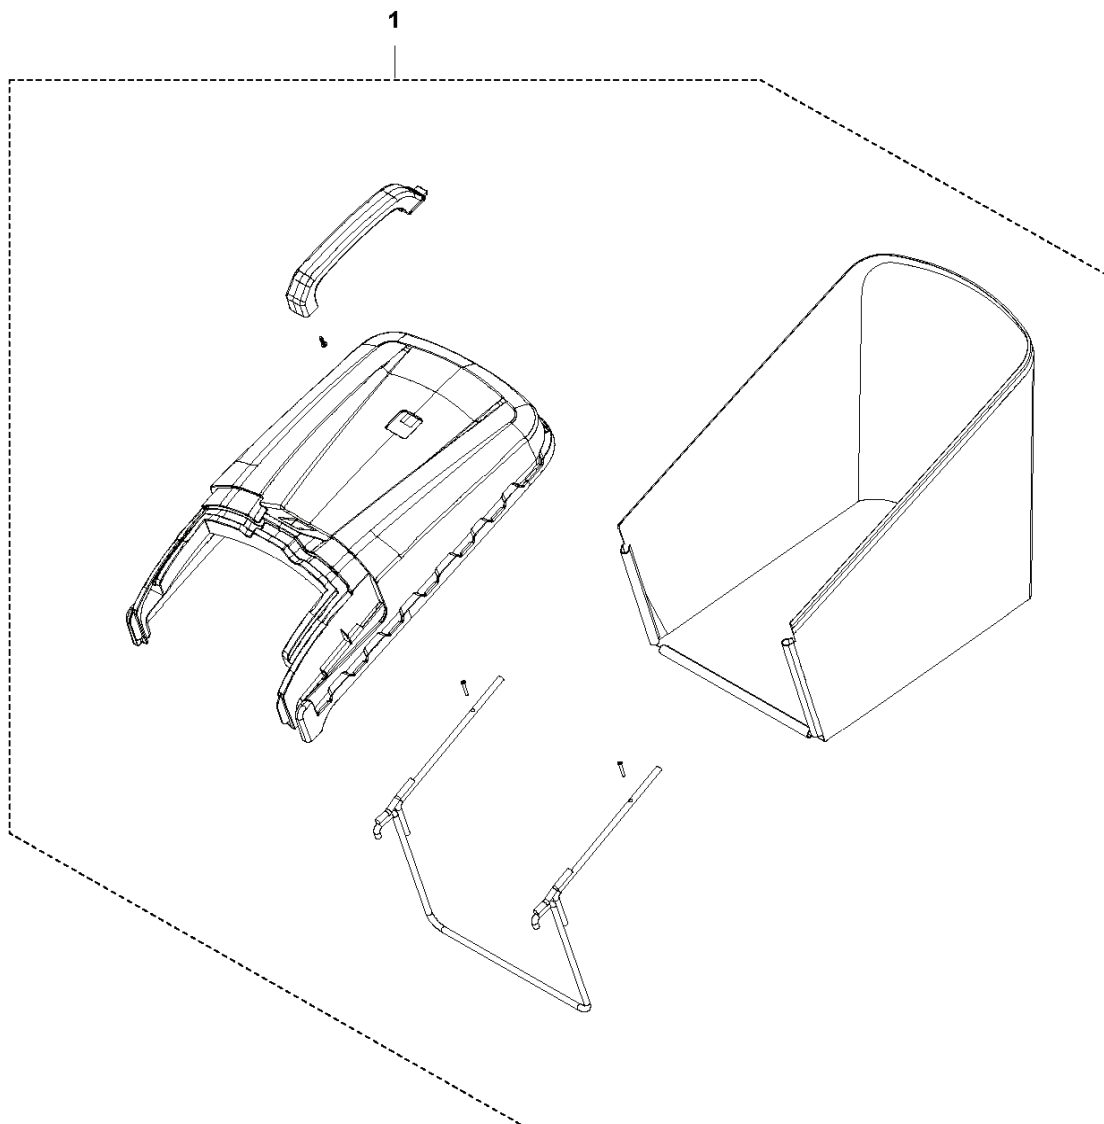

LAWN MOWERS: CONSUMER WALK-BEHINDS

PXM_REF	PXM_PARTNO	DESCRIPTION	PXM_REMARK	QTY.
1	599349369	CHASSIS	CHASSIS	1
2	599349371	COVER KIT	FRONT COVER	1
3	599349373	FLAP	REAR DOOR	1
4	599349409	PLATE KIT	(blank)	1
5	599349423	WHEEL	REAR WHEEL	1
6	599349386	AXLE	WHEEL AXLE	1
7	599349420	TRANSMISSION KIT	REAR TRANSMISSION	1
8	599349396	GEAR WHEEL	WHEEL DRIVE	2
9	599349367	WHEEL	FRONT WHEEL	1
10	599349387	AXLE	WHEEL AXLE	2
11	599349382	AXLE	FRONT AXLE FIXING	1
12	599349399	HANDLE KIT	HEIGHT ADJUSTMENT HANDLE	1
13	599349363	PLATE KIT	HEIGHT ADJUSTMENT PLATE	1
14	599349366	SPRING	HEIGHT ADJUSTMENT SPRING	1
15	599349364	ROD	HEIGHT ADJUSTMENT ROD	1

D LC 140SP
GRASS HANDLING